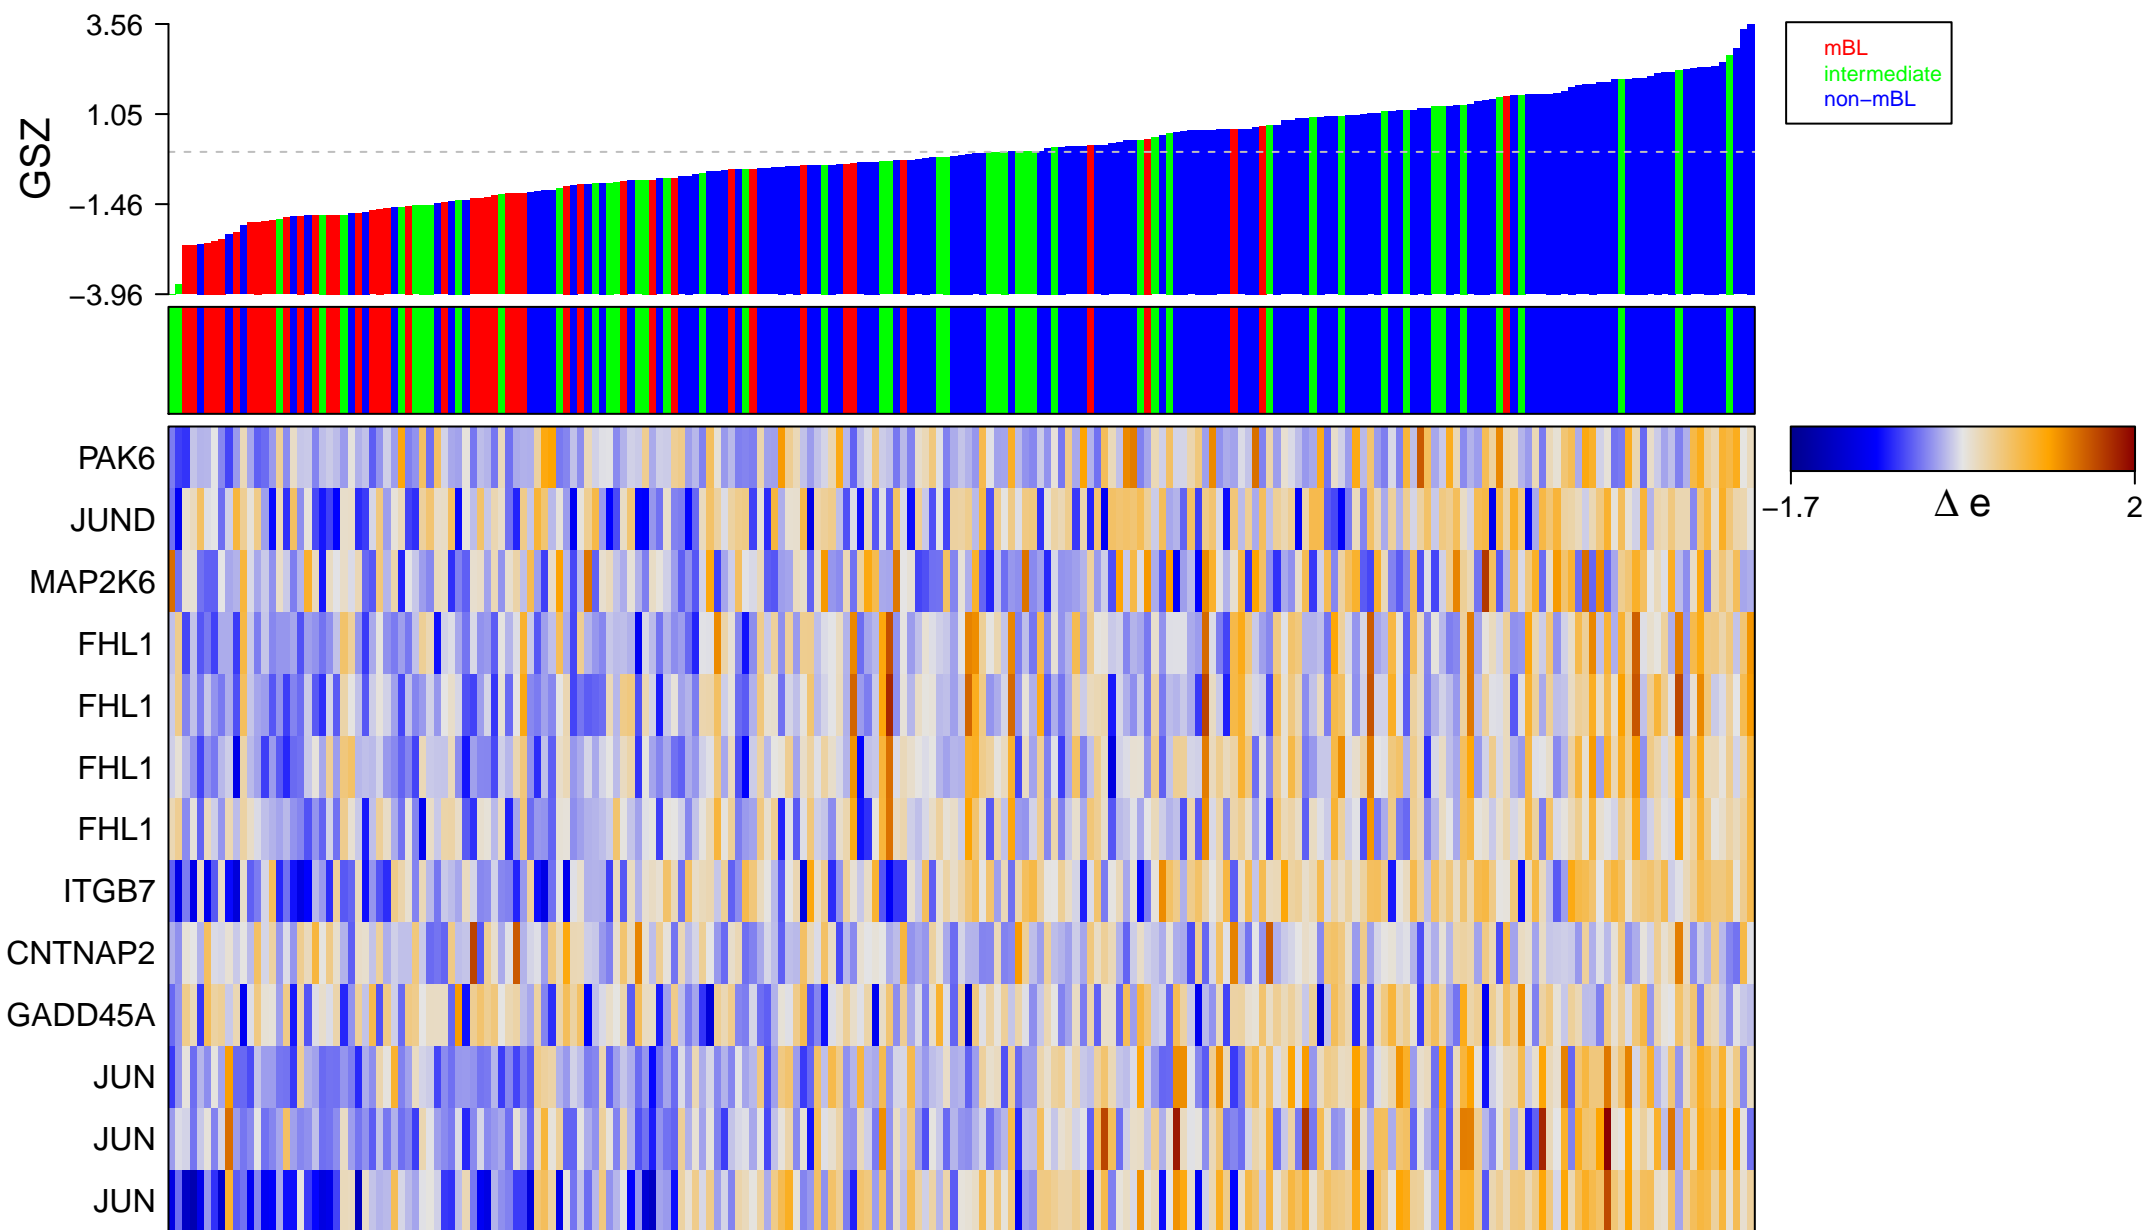

HUI_MAPK14_TARGETS_UP

HUI_MAPK14_TARGETS_UP

■ on
■ -
□ off

HUI_MAPK14_TARGETS_UP