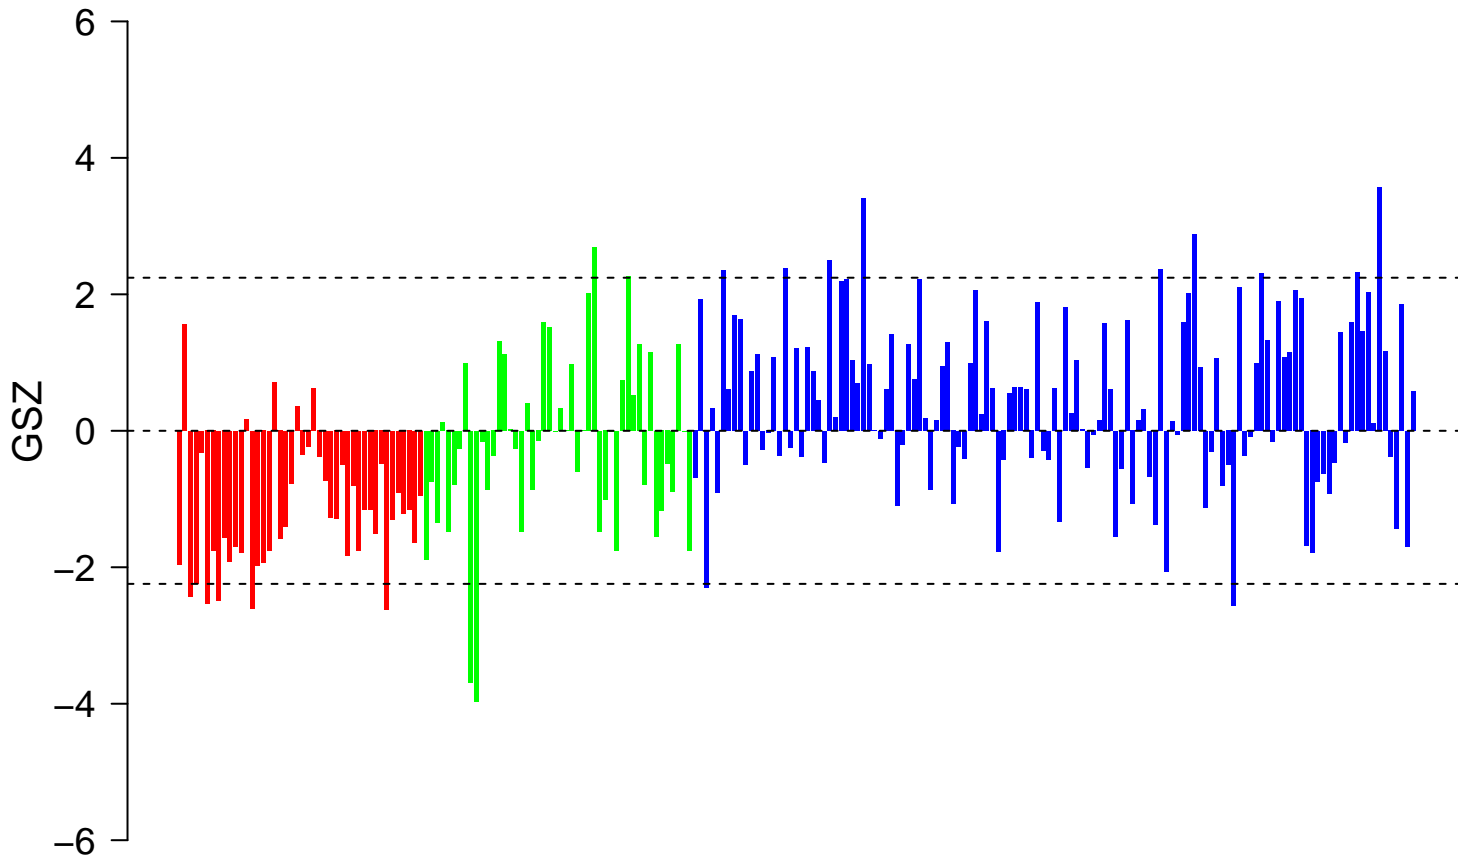

HUI_MAPK14_TARGETS_UP

HUI_MAPK14_TARGETS_UP

■ on
■ -
□ off

HUI_MAPK14_TARGETS_UP